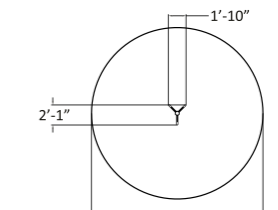

US175550
Goblin's Climbing

	1		3 ft-11 1/4"
	5-12		254