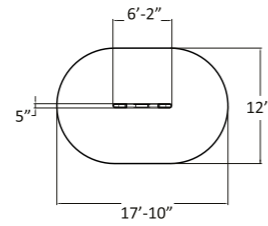

US175571
Flora Grasshopper

	3		1 ft-11 1/4"
	2-12		183