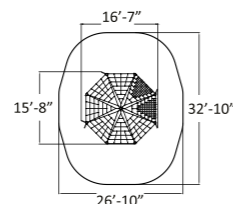

US175599
Fairy Circus

 8	 5 ft-9 1/4"
 2-12	 758

Please note that the products in the picture comply with EU safety standards. US products may differ.

Flora Boulevard
Harderwijk, The Netherlands