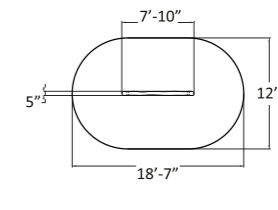

US175530
Troll's Balance Beam

	1		12"
	2-12		192